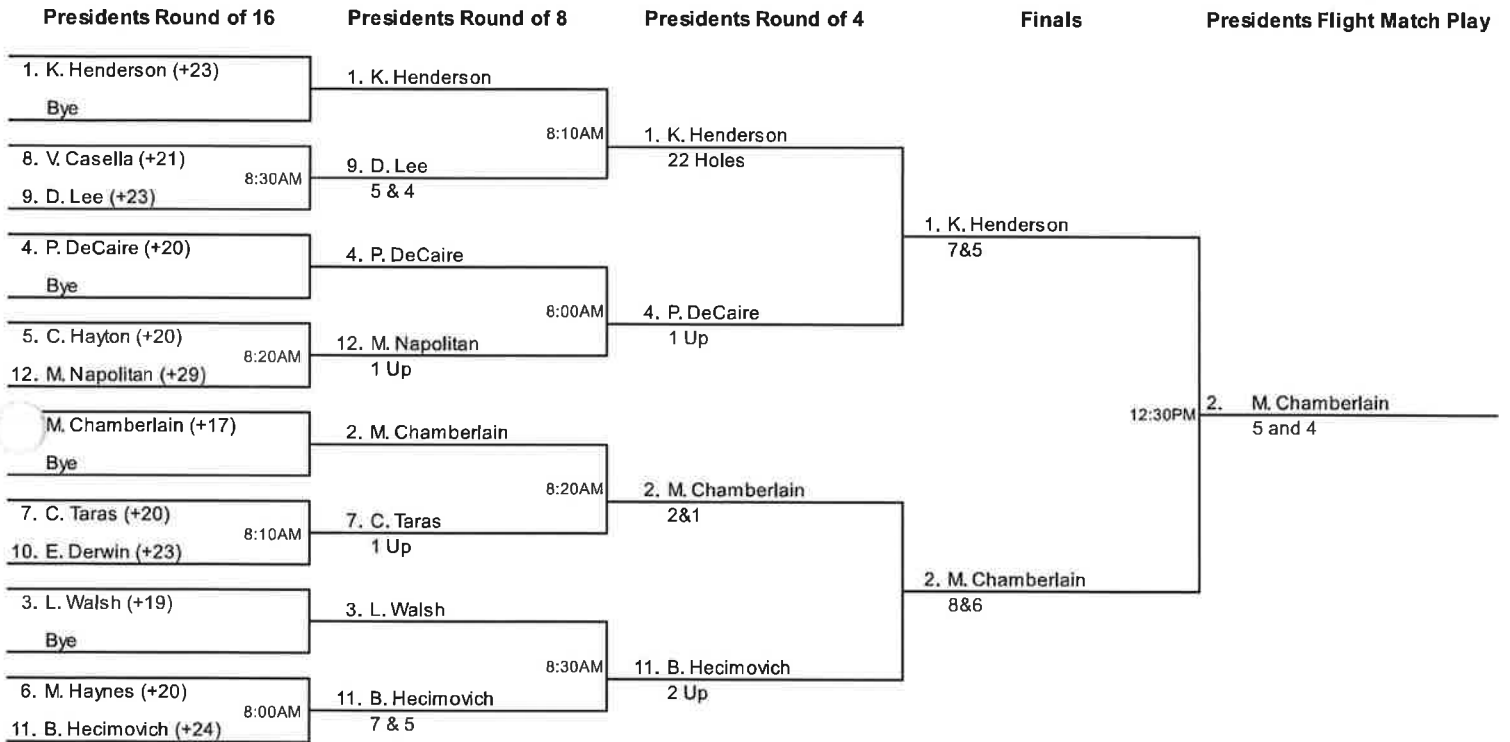

Amateur Championship & Presidents' Cup

Mon, Aug 8 - Thu, Aug 11
GreatHorse

powered by
BlueGolf

Results » Leaderboard

Contest **Presidents Flight Match Play** ▾

Share ▾

WGAM: Tournaments | Seminars