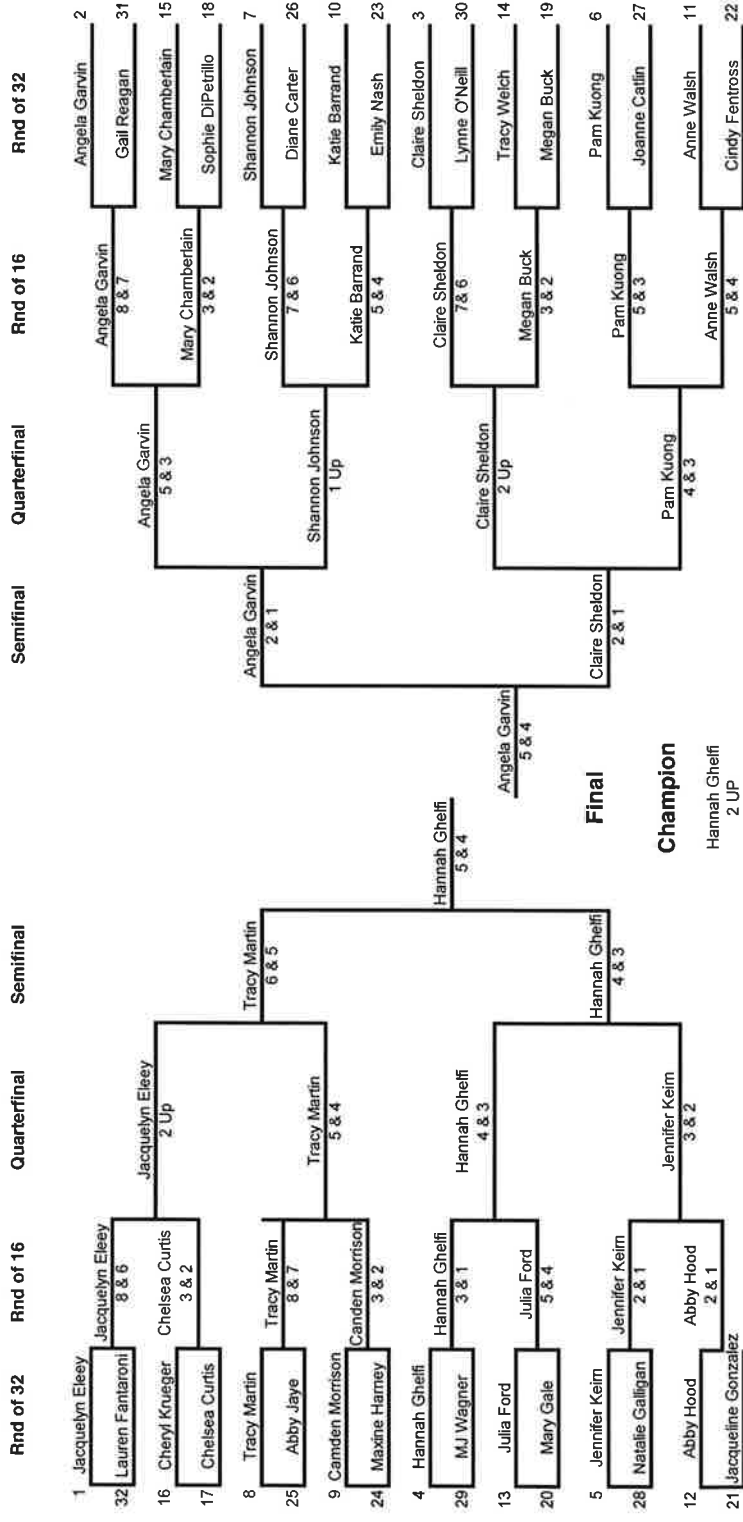

WGAM Amateur Championship
 July 31 - August 3
 Myopia Hunt Club

WGAM President's Cup
 July 31 - August 3
 Myopia Hunt Club

WGAM Amateur Championship
Myopia Hunt Club
Qualifying Round
July 31, 2017

Top 32 play in the Amateur Championship

Rank	Name	Club	Gross
1	Jacquelyn Eeley	South Shore Country Club	73
T2	Angela Garvin	The Ranch Golf Club	74
T2	Claire Sheldon	The Country Club	74
T2	Hannah Ghelfi	Pocasset Golf Club	74
T2	Jennifer Keim	Cranberry Valley Golf Course	74
6	Pam Kuong	Charles River Country Club	75
T7	Shannon Johnson	Thorny Lea Golf Club	76
T7	Tracy Martin	Fresh Pond Golf Course	76
T7	Camden Morrison	Pleasant Valley Country Club	76
10	Katie Barrand	Myopia Hunt Club	78
11	Anne Walsh	The Country Club	79
12	Abby Hood	Bass Rocks Golf Club	80
T13	Julia Ford	Cyprian Keyes Golf Club	81
T13	Tracy Welch	Winchester Country Club	81
T15	Mary Chamberlain	Cummaquid Golf Club	82
T15	Cheryl Krueger	Orchards Golf Club	82
T15	Chelsea Curtis	William J. Devine	82
T18	Sophie DiPetrillo	Blue Hill Country Club	83
T18	Megan Buck	Pine Oaks Golf Club	83
T20	Mary Gale	Bedrock Golf Club	84
T20	Jacqueline Gonzalez	Charles River Country Club	84
22	Cindy Fentross	Wachusett Country Club	85
T23	Emily Nash	Settlers Crossing Golf Course	86
T23	Maxine Harney	Ferncroft Country Club	86
T23	Abby Jaye	Hopkinton Country Club	86
T23	Diane Carter	Salem Country Club	86
27	Joanne Catlin	Oak Hill Country Club	87
T28	Natalie Galligan	Pocasset Golf Club	88
T28	Mary Jane Wagner	Nashawtuc Country Club	88
T30	Lauren Fantaroni	The Haven Country Club	89
T30	Lynne O'Neill	Hatherly Golf Club	89
T30	Gail Regan	Granite Links Golf Club	89
T33	Christine Gagner	Bedrock Golf Club	90
T33	Caroline Scherneck	The Country Club	90
T35	Susan Curtin	Charles River Country Club	92
T35	Elizabeth Corcoran	Oyster Harbors Club	92
T35	Elizabeth Derwin	Norwood Country Club	92
T35	Wendy Colby	Ould Newbury Golf Club	92