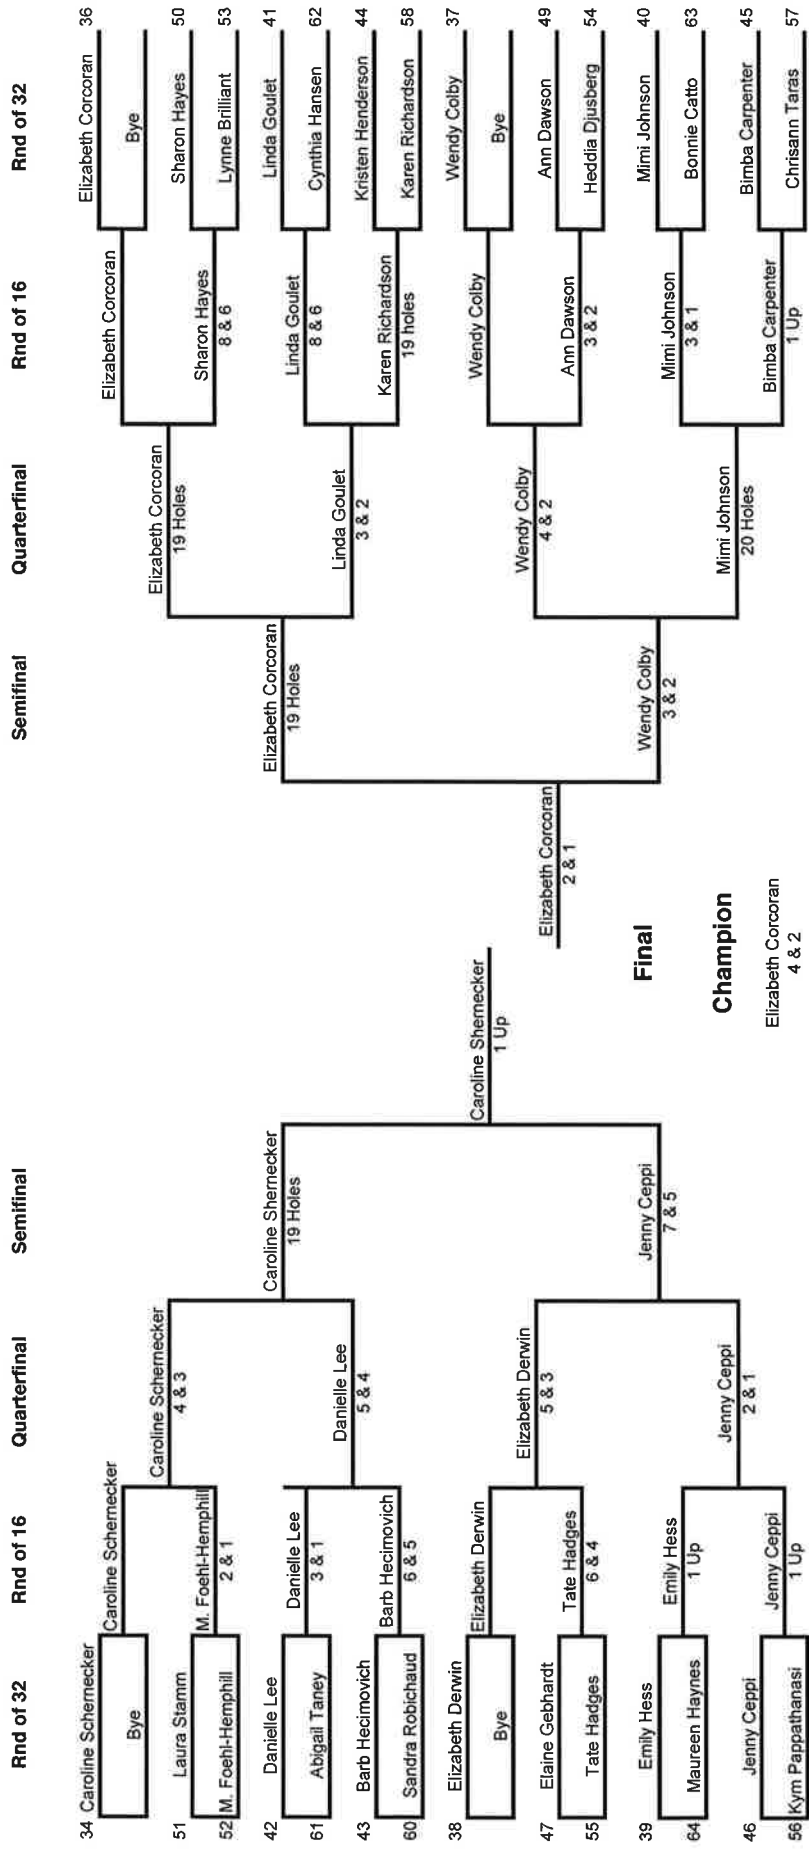

WGAM Amateur Championship
 July 31 - August 3
 Myopia Hunt Club

WGAM President's Cup
 July 31 - August 3
 Myopia Hunt Club

WGAM Amateur Championship
Myopia Hunt Club
Qualifying Round
July 31, 2017

Top 32 play in the Amateur Championship

Rank	Name	Club	Gross
1	Jacquelyn Eeley	South Shore Country Club	73
T2	Angela Garvin	The Ranch Golf Club	74
T2	Claire Sheldon	The Country Club	74
T2	Hannah Ghelfi	Pocasset Golf Club	74
T2	Jennifer Keim	Cranberry Valley Golf Course	74
6	Pam Kuong	Charles River Country Club	75
T7	Shannon Johnson	Thorny Lea Golf Club	76
T7	Tracy Martin	Fresh Pond Golf Course	76
T7	Camden Morrison	Pleasant Valley Country Club	76
10	Katie Barrand	Myopia Hunt Club	78
11	Anne Walsh	The Country Club	79
12	Abby Hood	Bass Rocks Golf Club	80
T13	Julia Ford	Cyprian Keyes Golf Club	81
T13	Tracy Welch	Winchester Country Club	81
T15	Mary Chamberlain	Cummaquid Golf Club	82
T15	Cheryl Krueger	Orchards Golf Club	82
T15	Chelsea Curtis	William J. Devine	82
T18	Sophie DiPetrillo	Blue Hill Country Club	83
T18	Megan Buck	Pine Oaks Golf Club	83
T20	Mary Gale	Bedrock Golf Club	84
T20	Jacqueline Gonzalez	Charles River Country Club	84
22	Cindy Fentross	Wachusett Country Club	85
T23	Emily Nash	Settlers Crossing Golf Course	86
T23	Maxine Harney	Ferncroft Country Club	86
T23	Abby Jaye	Hopkinton Country Club	86
T23	Diane Carter	Salem Country Club	86
27	Joanne Catlin	Oak Hill Country Club	87
T28	Natalie Galligan	Pocasset Golf Club	88
T28	Mary Jane Wagner	Nashawtuc Country Club	88
T30	Lauren Fantaroni	The Haven Country Club	89
T30	Lynne O'Neill	Hatherly Golf Club	89
T30	Gail Regan	Granite Links Golf Club	89
T33	Christine Gagner	Bedrock Golf Club	90
T33	Caroline Scherneck	The Country Club	90
T35	Susan Curtin	Charles River Country Club	92
T35	Elizabeth Corcoran	Oyster Harbors Club	92
T35	Elizabeth Derwin	Norwood Country Club	92
T35	Wendy Colby	Ould Newbury Golf Club	92